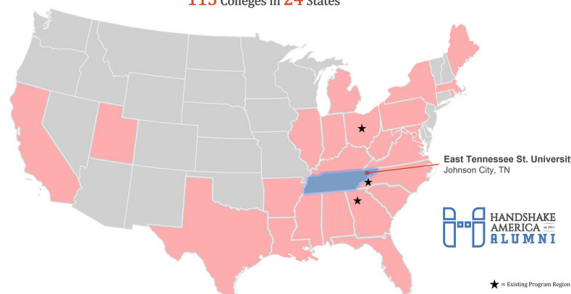

WHERE ARE THEY NOW?

115 Colleges in 24 States